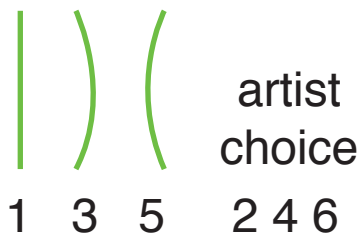

Example Image

Height

artist choice 6

Stems

Number of Leaves

- 1 1
- 2 artist choice
- 3 2
- 4 artist choice
- 5 3
- 6 artist choice

Petals

artist choice

1 2 3

Dice Guide:

Stem Color

- 1 Yellow Green
- 2 artist choice
- 3 Green Yellow
- 4 artist choice
- 5 Green
- 6 artist choice

Number of Flowers

- 1 1
- 2 artist choice
- 3 2
- 4 artist choice
- 5 3
- 6 artist choice